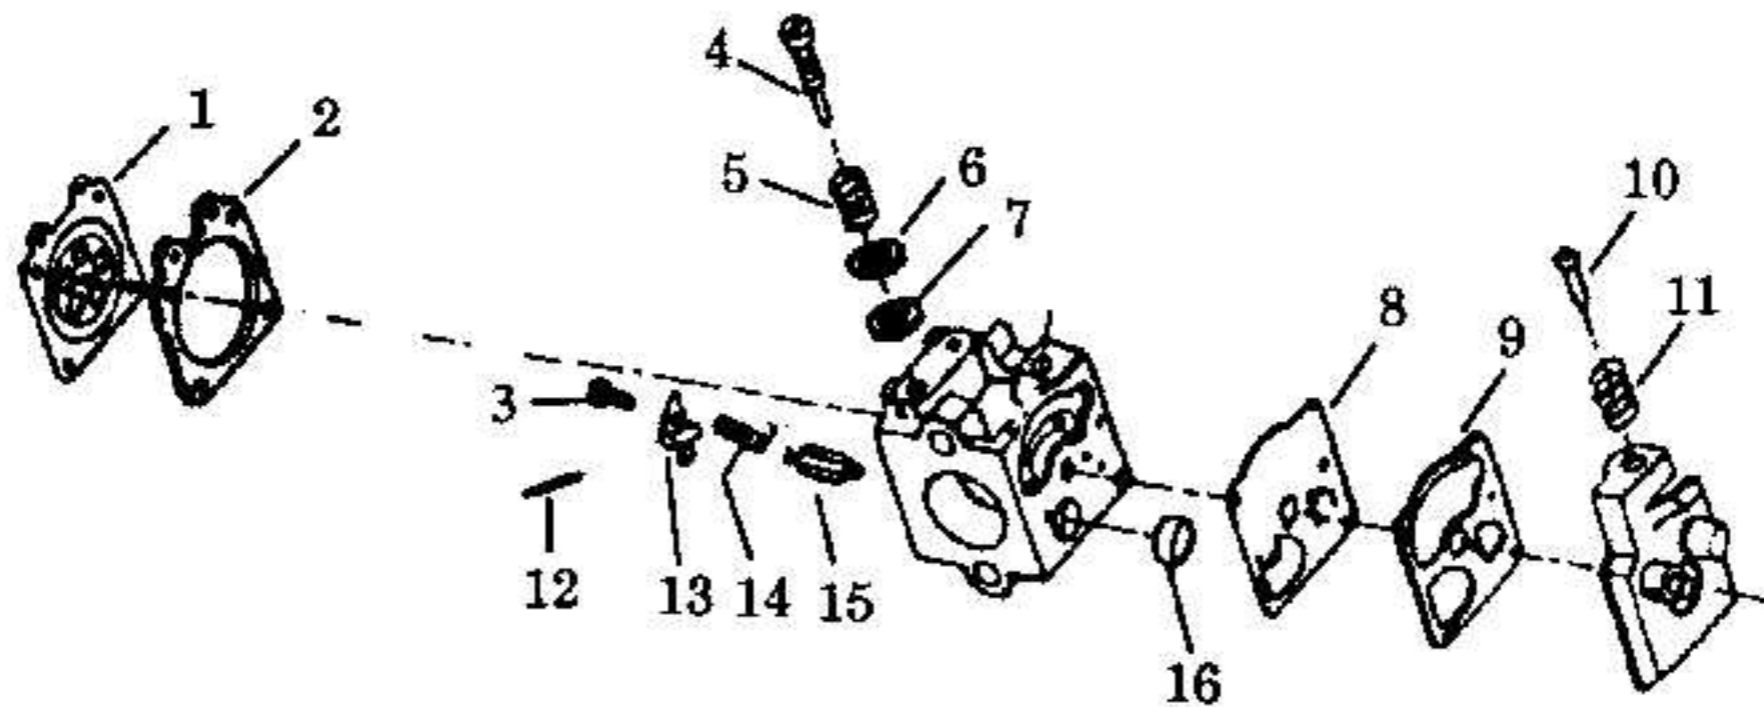

- Operator's Manual 107
- Engine Gasket Kit 108
- Spark Arrestor 104

Vacuum Tube/Blower Tube Ass'y.

SEARS GAS BLOWER MODELS 358.797922, 358.797982

Carburetor Assembly Part Number 530-035262 WA-207/207A

Carb.
Repair
Kit

17

Carb.
Gasket
Kit

18

Model Blower* - 358797922 (SEARS GAS BLOWER)

Part Description	Part Number	Diagram Reference Number
HANDLE	530-094712	1
FRONT ISOLATOR	530-026994	2
SPACER	530-029111	3
SCREW	530-015635	4
REAR ISOLATOR	530-029130	5
SCREW	530-015813	6
TRIGGER	530-029072	7
SPRING	530-027597	8
"C" CLIP	530-015702	9
THROTTLE LOCK BUTTON	530-029117	10
PIN	530-015840	11
SPRING	530-024772	12
SHROUD-LEFT (MODEL 358.797960)	530-029068	13
SHROUD-LEFT (MODEL 358.797922 & 358.797982)	530-029610	13A
SHROUD-RIGHT (MODEL 358.797960)	530-029067	14
SHROUD-RIGHT (MODEL 358.797922 & 358.797982)	530-029609	14A
GROMMET	530-019168	15
SWITCH	530-069292	16
ISOLATOR	530-029129	17
ISOLATOR	530-029089	18
SCREW	530-015814	19
FUEL TANK ASS'Y. (INCL. #21, 22 & 106)	530-014121	20
FUEL CAP (INCL. O'RING)	530-010729	21
FUEL PICK-UP ASS'Y.	530-010897	22
HANDLE COVER ASS'Y. (INCL. 9, 10 & 12)	530-014160	23
COVER	530-029071	24
AIR FILTER	530-029112	25
ASSIST HANDLE (MODEL 358.797982 ONLY)	530-094740	26
MUFFLER	530-069293	27
SPRING	530-029116	28
SPARK PLUG	530-030073	29
SCREW	530-015239	30
MODEL NO. 358.797922 & 358.797982	530-012235	31B
MODEL NO. 358.797960	530-012244	31A
CYLINDER	N/P	31
LEAD WIRE	530-029145	32
IGNITION MODULE	530-039137	33
MODEL 358.797960	530-015776	34A
MODEL 358.797922 & 358.797982	530-015816	34B
SCREW	N/P	34
GASKET	530-019178	35
MODEL NOS. 358.797922 & 358.797982	530-025875	36B
MODEL NO. 358.797960	530-026413	36A
PISTON RING	N/P	36
MODEL NO. 358.797960	530-069274	37A
MODEL NOS. 358.797922 & 358.797982	530-069349	37B