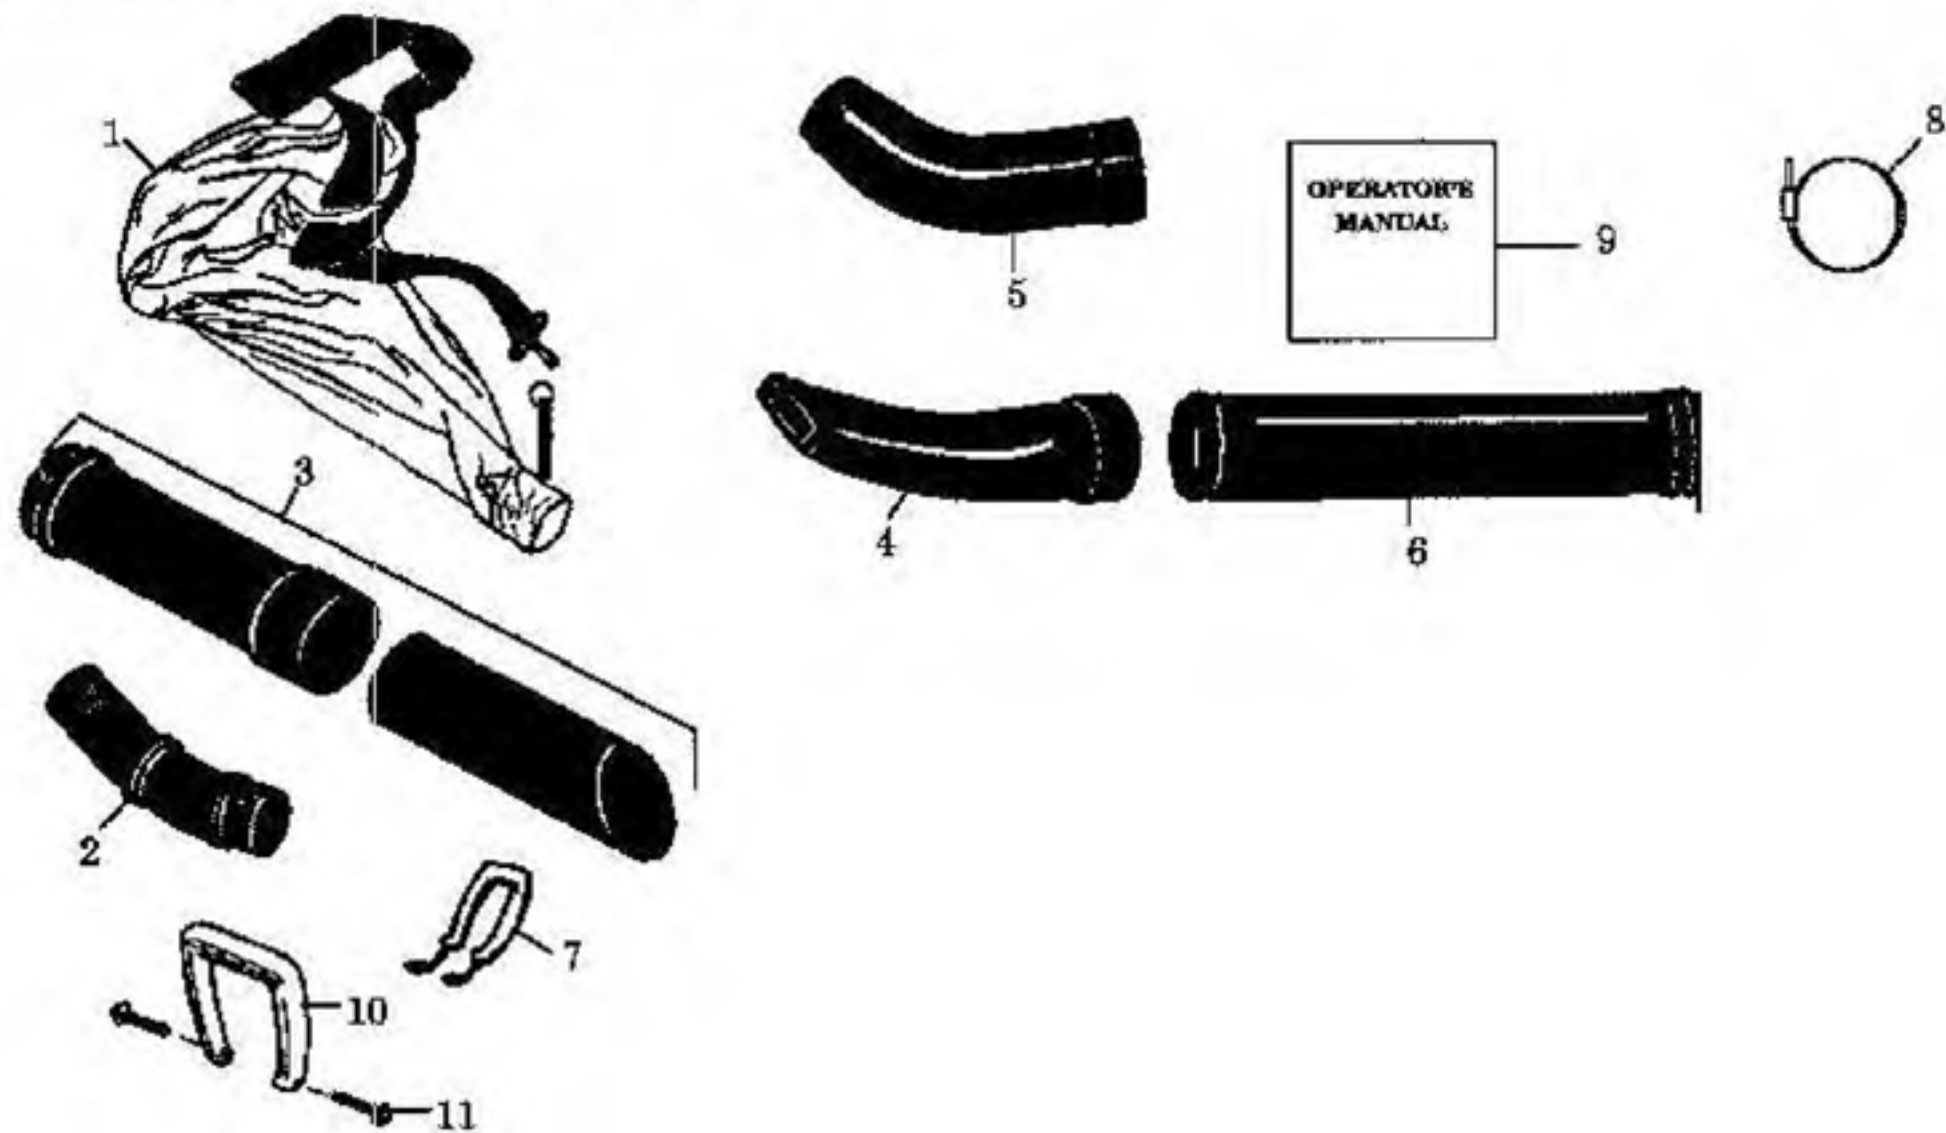

- Operator's Manual 107
- Engine Gasket Kit 108
- Spark Arrestor 104

Vacuum Tube/Blower Tube Ass'y.

SEARS GAS BLOWER MODELS 358.797922, 358.797982

Carburetor Assembly Part Number 530-035262 WA-207/207A

Carb.
Repair
Kit

17

Carb.
Gasket
Kit

18

Model Blower* - 358797922 (SEARS GAS BLOWER)

Part Description	Part Number	Diagram Reference Number
HANDLE	530-094712	1
FRONT ISOLATOR	530-026994	2
SPACER	530-029111	3
SCREW	530-015635	4
REAR ISOLATOR	530-029130	5
SCREW	530-015813	6
TRIGGER	530-029072	7
SPRING	530-027597	8
"C" CLIP	530-015702	9
THROTTLE LOCK BUTTON	530-029117	10
PIN	530-015840	11
SPRING	530-024772	12
SHROUD-LEFT (MODEL 358.797960)	530-029068	13
SHROUD-LEFT (MODEL 358.797922 & 358.797982)	530-029610	13A
SHROUD-RIGHT (MODEL 358.797960)	530-029067	14
SHROUD-RIGHT (MODEL 358.797922 & 358.797982)	530-029609	14A
GROMMET	530-019168	15
SWITCH	530-069292	16
ISOLATOR	530-029129	17
ISOLATOR	530-029089	18
SCREW	530-015814	19
FUEL TANK ASS'Y. (INCL. #21, 22 & 106)	530-014121	20
FUEL CAP (INCL. O'RING)	530-010729	21
FUEL PICK-UP ASS'Y.	530-010897	22
HANDLE COVER ASS'Y. (INCL. 9, 10 & 12)	530-014160	23
COVER	530-029071	24
AIR FILTER	530-029112	25
ASSIST HANDLE (MODEL 358.797982 ONLY)	530-094740	26
MUFFLER	530-069293	27
SPRING	530-029116	28
SPARK PLUG	530-030073	29
SCREW	530-015239	30
MODEL NO. 358.797922 & 358.797982	530-012235	31B
MODEL NO. 358.797960	530-012244	31A
CYLINDER	N/P	31
LEAD WIRE	530-029145	32
IGNITION MODULE	530-039137	33
MODEL 358.797960	530-015776	34A
MODEL 358.797922 & 358.797982	530-015816	34B
SCREW	N/P	34
GASKET	530-019178	35
MODEL NOS. 358.797922 & 358.797982	530-025875	36B
MODEL NO. 358.797960	530-026413	36A
PISTON RING	N/P	36
MODEL NO. 358.797960	530-069274	37A
MODEL NOS. 358.797922 & 358.797982	530-069349	37B