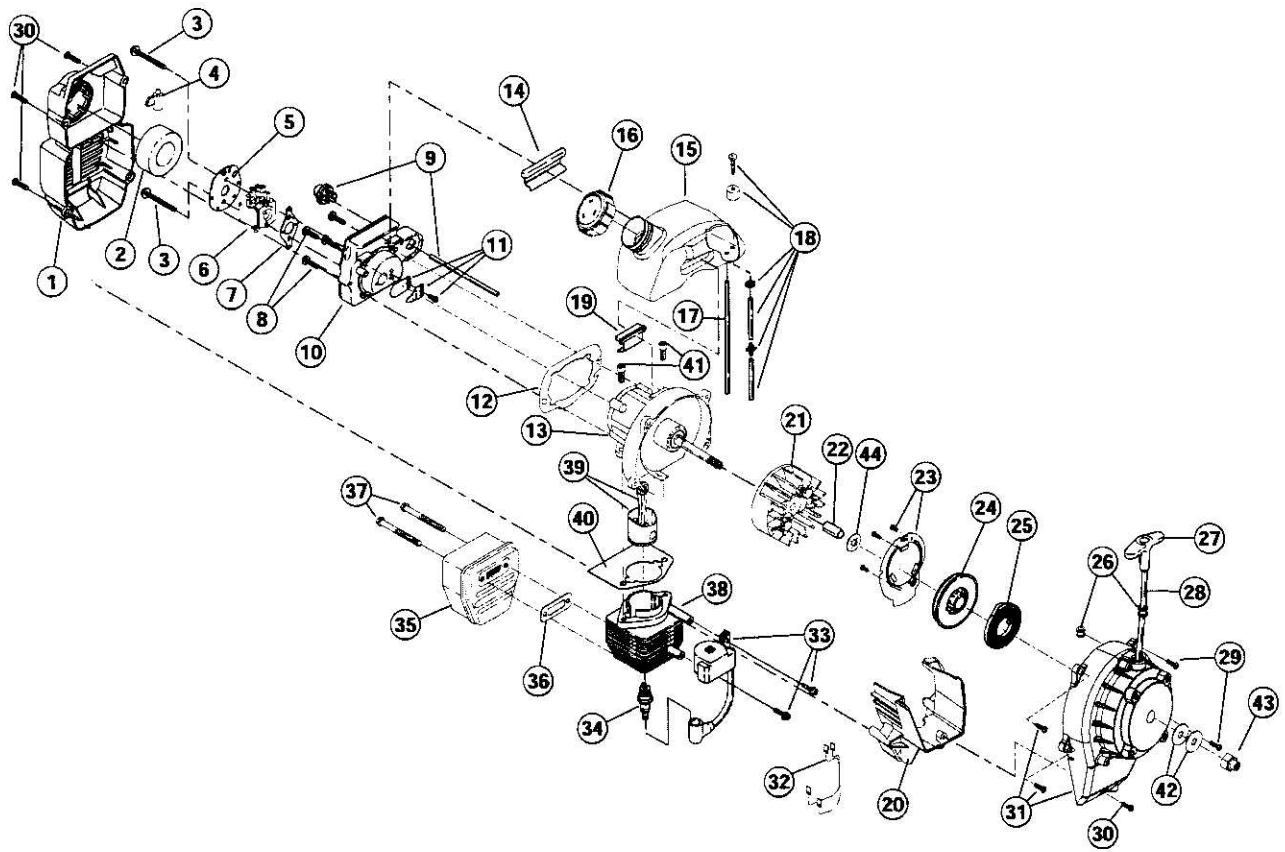

Part Description	Part Number	Diagram Reference Number	Quantity
VACUUM BAG ASSEMBLY (INCLUDES BAG AND CABLE TIE)	753-04458	(NI)	
ENGINE COVER ASSEMBLY (INCLUDES 2)	753-05046		1
SCREW	791-181345		2
HANDLE ASSEMBLY (INCLUDES 2)	753-05047		3
THROTTLE CONTROL ASSEMBLY (INCLUDES 5-9)	753-05013		4
UPPER THROTTLE CONTROL PLATE	791-182420		5
THROTTLE CONTROL LEVER	753-05014		6
SCREW	791-182423		7
ROCKER SWITCH ASSEMBLY	791-182405		8
LOWER THROTTLE CONTROL PLATE	791-182422		9
THROTTLE CABLE	791-00049		10
ENGINE MOUNT PLATE (INCLUDES 12 AND 13)	753-04809		11
WASHER	791-182409		12
SCREW	753-04755		13
IMPELLER BLADE	731-04275		14
IMPELLER HARDWARE (INCLUDES 16-18)	753-04482		15
WASHER	753-04833		16
LOCK WASHER	753-04834		17
BOLT	791-182414		18
VACUUM DOOR SPRING	753-04456		19
VACUUM DOOR LOCK	753-04455		20
VACUUM DOOR	753-05015		21
MOUNTING PLATE HARDWARE	791-182424		22
BLOWER TUBE	753-05016		23
VACUUM BAG ADAPTOR	791-182477		24
UPPER VACUUM TUBE	753-05017		25
LOWER VACUUM TUBE	791-180467		26
GUTTER KIT	931-04757	None	
SPARK ARRESTOR	753-04689	NI01	
PISTON RING SET	753-1209	NI02	
SHORT BLOCK ASSEMBLY (INCLUDES 8, 13, 34 AND 38-41)	753-04924	NI03	
CABLE TIE	791-612930	NI04	
SHOULDER STRAP	791-682075B	NI06	