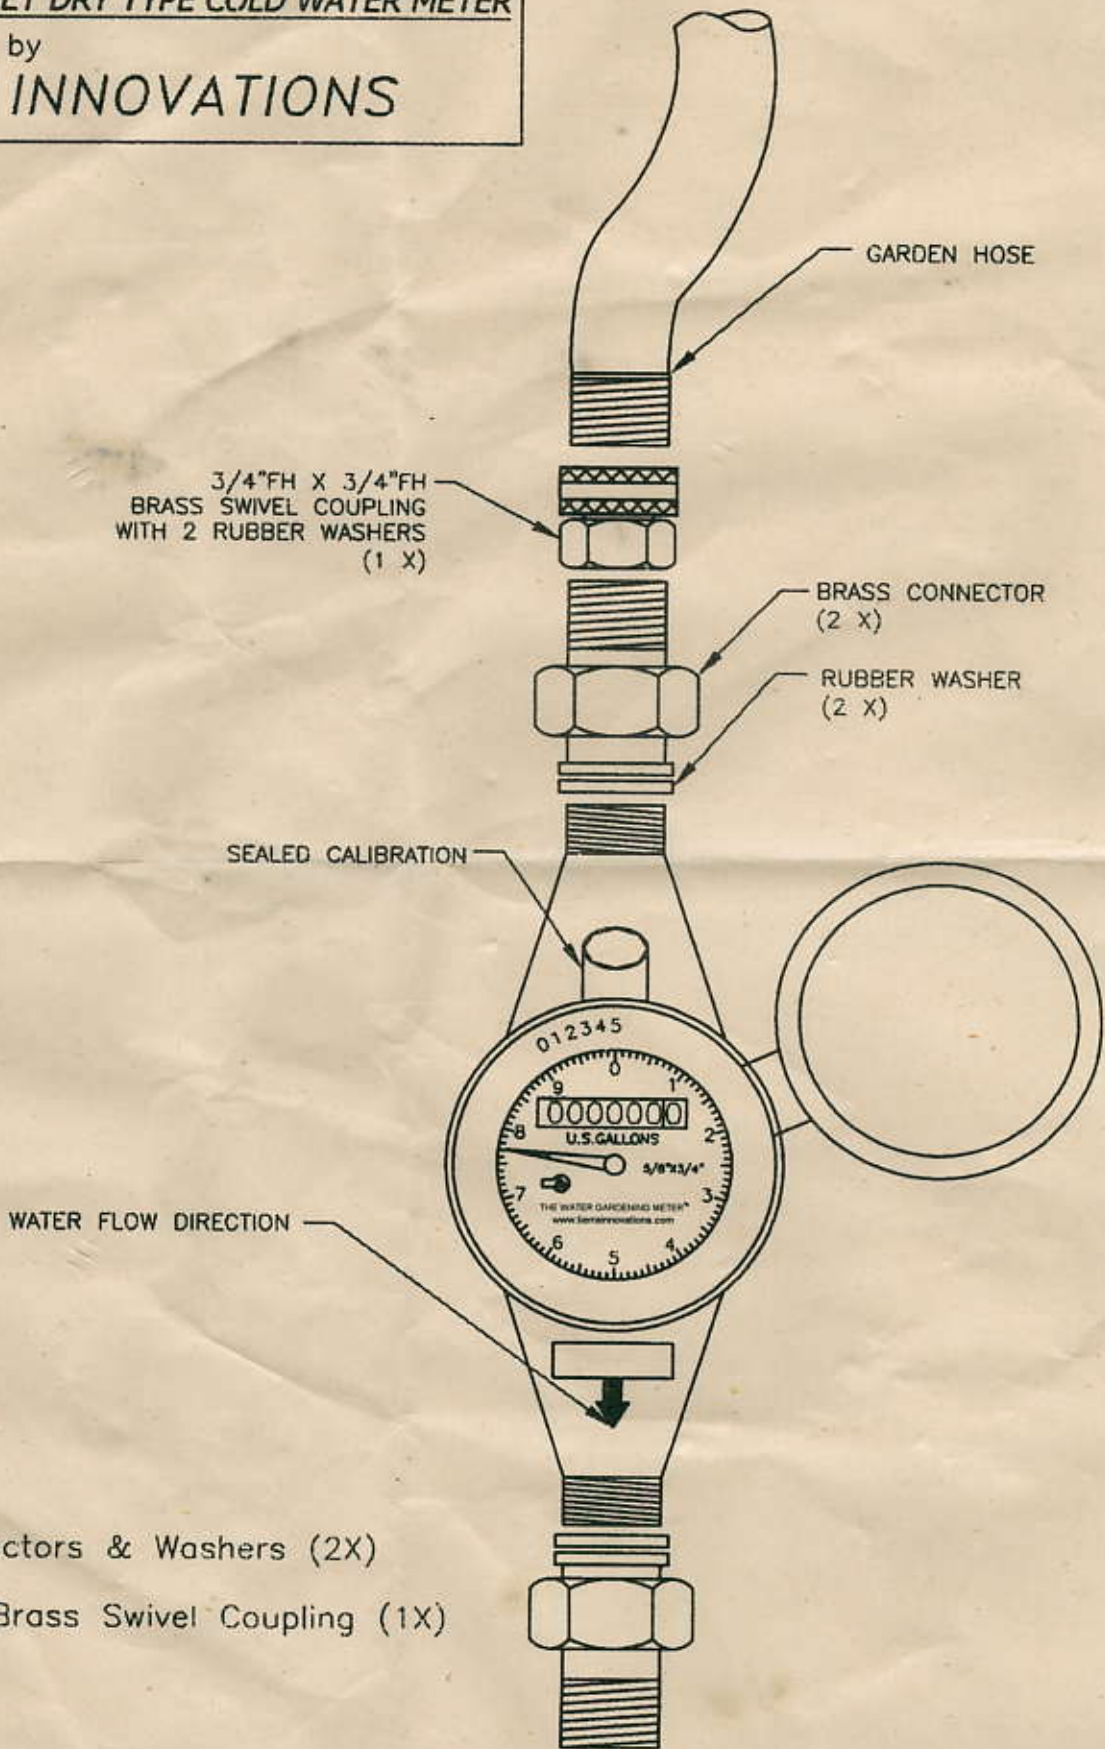

**5/8"x3/4" MULTI-JET DRY TYPE COLD WATER METER**

Manufactured by

**TIERRA INNOVATIONS**

3/4"FH X 3/4"FH  
BRASS SWIVEL COUPLING  
WITH 2 RUBBER WASHERS  
(1 X)

GARDEN HOSE

BRASS CONNECTOR  
(2 X)

RUBBER WASHER  
(2 X)

SEALED CALIBRATION

WATER FLOW DIRECTION

MATERIAL LIST:

- Meter (1X)
- Brass Connectors & Washers (2X)
- 3/4"X3/4" Brass Swivel Coupling (1X)

CONNECTING SCHEMATIC