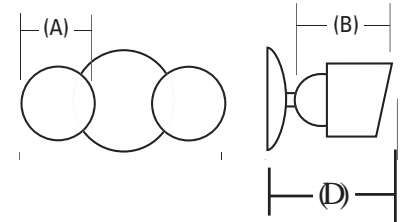

LISTING

CUL listed to US and Canadian safety standards and suitable for wet locations.

WARRANTY

Guaranteed for one year against mechanical defects in manufacture.

DIMENSIONS

Fixture Heads	Lamp Configuration	Model Number	Number of Lamps	(A) Diameter inches (cm)	(B) Length inches (cm)	(C) Width inches (cm)	(D) Extension* inches (cm)
Twin		OFTR200Q	(2) T-4 bi-pin, quartz, halogen single-end lamp	3.5" (8.9)	5.5" (14.0)	7" (17.78)	7" (17.8)

* Maximum extension from wall

All dimensions are in inches (centimeters)

ORDERING INFORMATION

Example: **OFTR 200Q 120 LP BZ M6**

Choose the boldface catalog nomenclature that best suits your needs and write it on the appropriate line. Order accessories as and replacement parts separate catalog numbers.