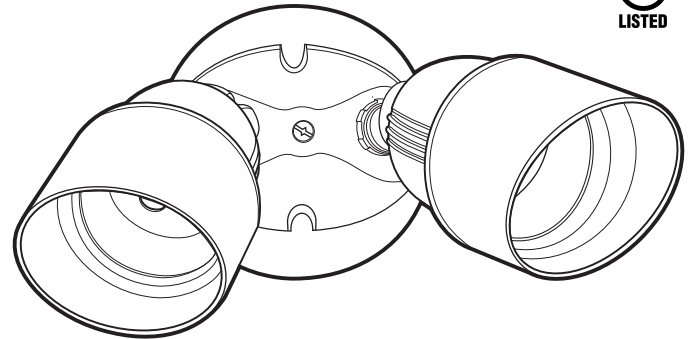

Catalog Number	
Notes	Type

Outdoor General Purpose

Designer Floodlight Twin

Single-ended Quartz Halogen

FEATURES & SPECIFICATIONS

INTENDED USE

Provides focused illumination for outdoor use in residential and light commercial applications. For eave or wall-mount only.

ATTRIBUTES

Neighbor friendly lighting with a light shielding visor hood. Rugged, weather and rust resistant die-cast aluminum housing in bronze or white finish. Tool-free adjustable heads for up/down and side-to-side aiming which allows for light to be focused in two directions and is perfect for mounting on the corner of structures. Tempered glass lenses with twist-off frames for easy tool-free re-lamping.

1/2" knock-out on coverplate allows for easy installation of PC or motion sensor (not included).

Includes (2) 100W T-4 bi-pin, quartz halogen single-ended lamps.

Mounting hardware included: 4 screws and crossbar

LISTING

CUL listed to US and Canadian safety standards and suitable for wet locations.

WARRANTY

Guaranteed for one year against mechanical defects in manufacture.

DIMENSIONS

Fixture Heads	Lamp Configuration	Model Number	Number of Lamps	(A) Diameter inches (cm)	(B) Length inches (cm)	(C) Width inches (cm)	(D) Extension* inches (cm)
Twin		OFTR200Q	(2) T-4 bi-pin, quartz, halogen single-end lamp	3.5" (8.9)	5.5" (14.0)	7" (17.78)	7" (17.8)